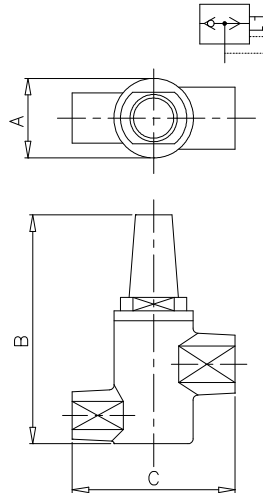

## Ordering Example

To order a Quick Exhaust valve quote the model number in the table eg. ZNCN/513 is a G 1/4 to G 3/8 quick exhaust valves fitted with an integral silencer. To order a spares kit, quote the reference number shown in the table eg. ZQNCN/510/00 is spares kit to service both the ZNCN/510 and ZNCN/513 valves.

Model	Port Sizes	A	B	C	Spares Kit
ZNCN/510	G1/4 to G3/8	34	52	58	ZQNCN/510/00
ZNCN/511	G1/2 to G3/4	48	86	98	ZQNCN/511/00
ZNCN/513	G1/4 to G3/8	34	87	58	ZQNCN/510/00
ZNCN/514	G1/2 to G3/4	48	111	98	ZQNCN/511/00