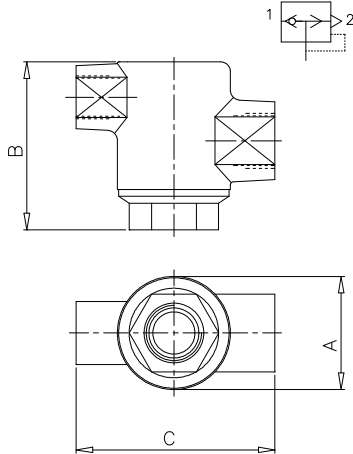

Quick Exhaust Valves ZNCN/500

ZNCN/510 & ZNCN/511