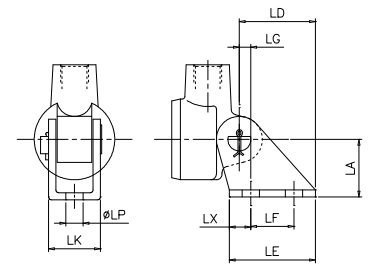

Rear Hinge Mounting Style 'L'

Model	LA	LD	LE	LF	LG	LK	LP	LX	Mounting L
ZM/6020, ZM/7020	20	26.5	30	15	4	15.5	6	7.5	ZQM/377
ZM/6025, ZM/7025	22	29	33	15	5	20.5	7	9	ZQM/378