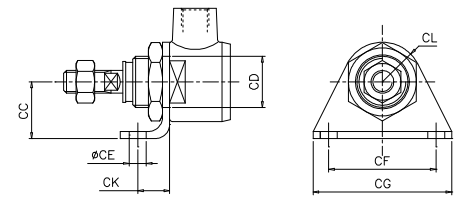

Stock Strokes :

The ZM/6000 and ZM/7000 Midget cylinders are available in stocked stroke lengths as detailed in the table opposite at reduced prices. The ZM/6020 and ZM/6025 are also available in non-stock stroke lengths up to 300mm and 400mm respectively. Stocked stroke lengths are not available for the ZM/6020/J and ZM/6025/J versions.

Model	10	15	25	50	75	100
ZM/6020	*	*	*	*	*	*
ZM/6025			*	*	*	*
ZM/7020	*	*	*	*	*	
ZM/7025	*	*	*	*	*	

Side Mounting Style 'C'

Model	CC	CD	CE	CF	CG	CK	CL	Mounting C
ZM/6020, ZM/7020	20	19	6	38	49	9.5	14	ZM/P13746
ZM/6025, ZM/7025	22	23	7	44	57	10	16.5	ZM/P13747