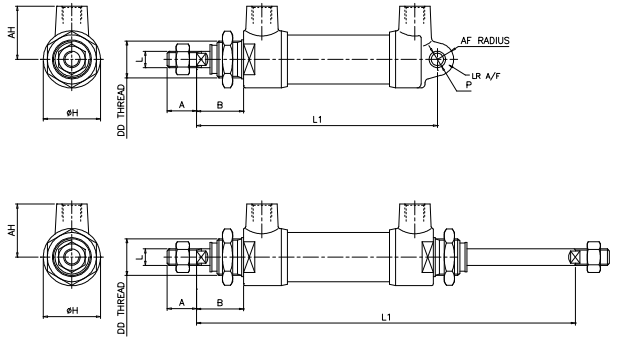

Midget Cylinders ZM/6000 & ZM/7000

Ordering Examples :

To order a basic Cylinder without mounting, quote the model number and stroke length in millimeters, e.g ZM/6020/75 is a 20mm bore cylinder having a stroke length of 75mm. If a mounting is required to be supplied fitted to the cylinder add The mounting style suffix to the end of the number, e.g. ZM/7025/10/F is a 25mm bore cylinder having a stroke length of 10mm and fitted with a piston rod clevis mounting style 'F'. If a mounting is required on its own, quote the reference shown in the tables overleaf, e.g ZQM/978 is a Front Hinge Mounting style 'M' for an ZM/6020 or ZM/7020 cylinder.

Model	Action	Port Size	Bore	A	AF	AH	B	DD Thread	H	L	LI	P	LR	
ZM/6020	Double	G 1/8	20	15	8	26	23	M18x1.5	28	M8x1.25	61 ^{*2}	86 ^{*1}	5.01 5.00	12
ZM/6020/J	Double	G 1/8	20	15	-	26	23	M18x1.5	28	M8x1.25	81 ^{*2}	106 ^{*1}	-	-
ZM6025	Double	G 1/8	25	20	9	28	26	M22x1.5	33	M10x1.5	65 ^{*2}	90 ^{*1}	6.01 5.99	16
ZM6025/J	Double	G 1/8	25	20	-	28	26	M22x1.5	33	M10x1.5	87 ^{*2}	112 ^{*1}		
ZM/7020/10											100			
ZM/7020/15											100			
ZM/7020/25	Single	G 1/8	20	15	8	26	23	M18x1.5	28	M8x1.25	100		5.01 5.00	12
ZM/7020/50											152			
ZM/7020/75											205			
ZM/7025/10											101			
ZM/7025/15											101			
ZM/7025/25	Single	G 1/8	25	20	9	28	26	M22x1.5	33	M10x1.5	101		6.01 5.99	16
ZM/7025/50											152			
ZM/7025/75											203			

*1 – 25mm stroke or less
 *2 – Over 25mm stroke +, 2 x stroke + (J)

Stock Strokes :

The ZM/6000 and ZM/7000 Midget cylinders are available in stocked stroke lengths as detailed in the table opposite at reduced prices. The ZM/6020 and ZM/6025 are also available in non-stock stroke lengths up to 300mm and 400mm respectively. Stocked stroke lengths are not available for the ZM/6020/J and ZM/6025/J versions.