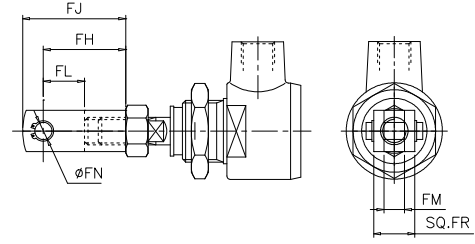

Piston Rod Clevis Mounting Style 'F'

Model	FH	FJ	FL	FM	FN	FR	Mounting F
ZM/6020, ZM/7020	24	30	12	6	5	12	ZQM/375
ZM/6025, ZM/7025	30	38	14	7	6	16	ZQM/376