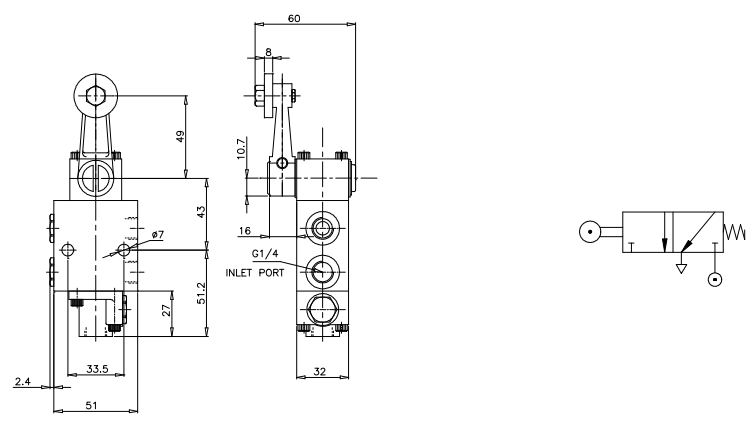

### 3/2 Poppet Valves ZNCN/1340

#### Ordering Example

Models listed are complete with operators, G 1/4 , 3/2 , Roller Actuated, Spring Return, would be ZNCN/1340/8

#### Roller Operated, Spring Return

Model	Force	Spares Kit
ZNCN/1340/8	49N	ZQNCN/1340/8/00

#### Plunger Operated, Spring Return

Model	Force	Pre-travel	Operating Travel	Over Travel	Spares Kit
ZNCN/1340/14	25N	2.4	1.5	1.6	ZQNCN/1340/8/00